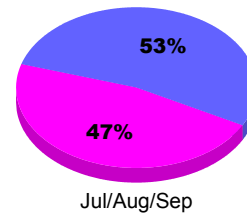

Membership Results
2011-2012

Membership
2010-2011

Month	Net Memb Goal	Actual New Memb	Actual Dropped Memb	Gain/Loss of Memb	Gain/Loss of Memb
Jul/Aug/Sep		22	-37	-15	-38
Totals		22	-37	-15	-38

Membership Results 2011-2012

Goal, New, Dropped, Gain/Loss

Comparison of Membership Gain/Loss

Current Year Compared to the Previous Year

Gender Comparison 2011-2012

Male Female