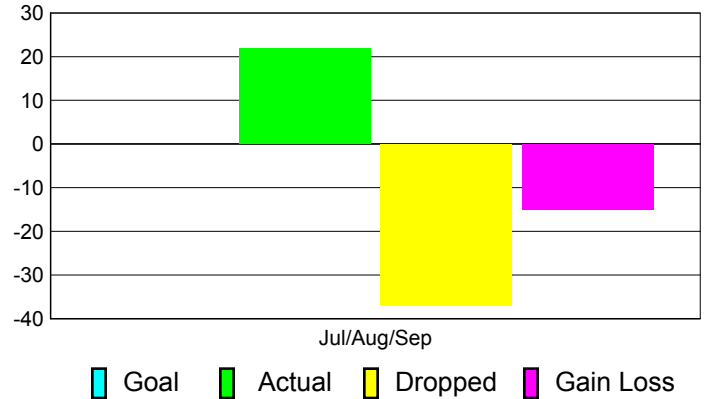

Membership Results 2011-2012

Goal, New, Dropped, Gain/Loss